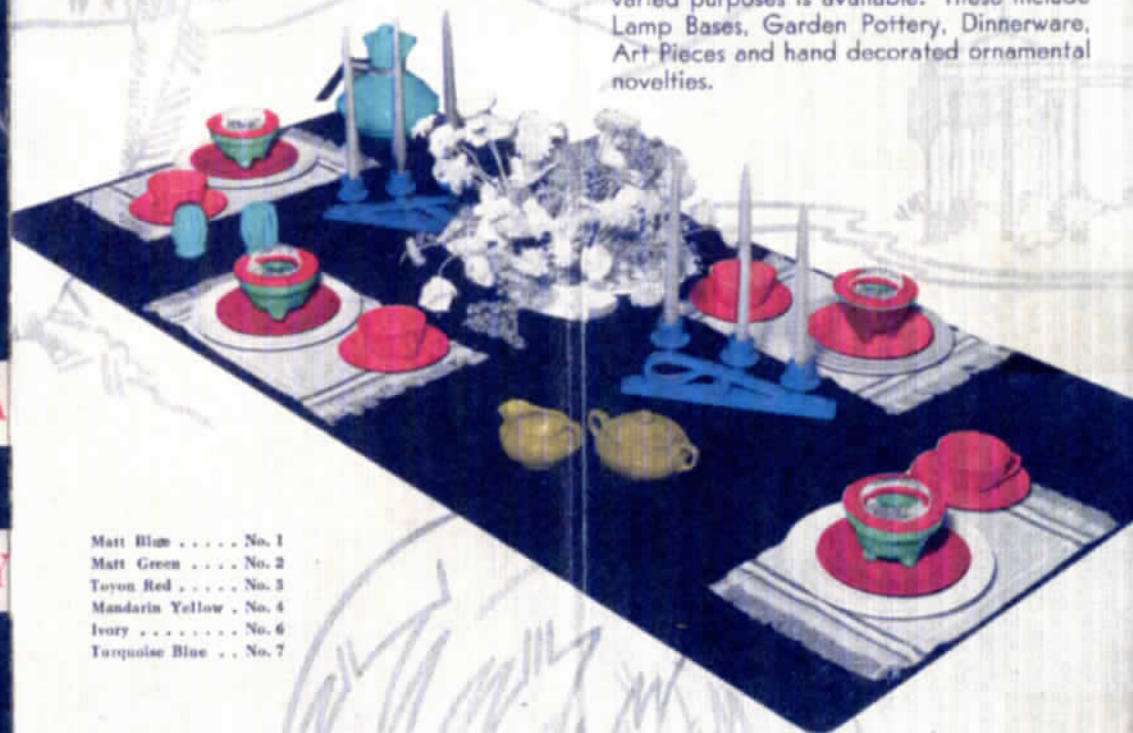

CATALINA

POTTERY

Catalina Pottery is made on Santa Catalina Island from rare clays native to the island. Its vibrant colors and graceful designs reflect the romance and joyousness of Early California.

Catalina Pottery gives color and character to informal tables and strikes a festive note wherever used. Its remarkable hard-

ness has given it the name of "musical" pottery—when tapped it rings as clear as a bell.

Any design is available in your choice of colors (listed below).

This folder allows room for reproduction of only a few examples of Catalina Pottery. A wide selection of new designs suitable for varied purposes is available. These include Lamp Bases, Garden Pottery, Dinnerware, Art Pieces and hand decorated ornamental novelties.